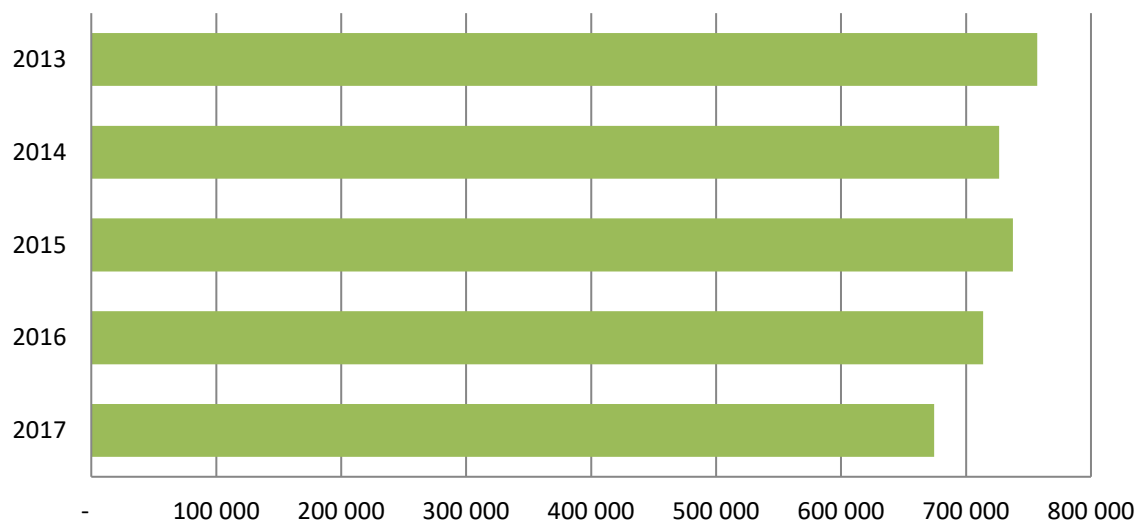

# FERRY OPERATIONS, THE PORT OF LARVIK 2013–2017

## Ferry passengers